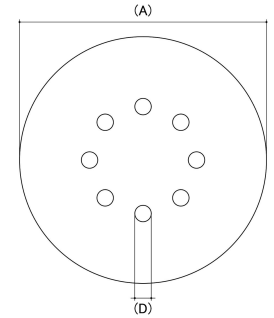

Sanding Disc PS22K

Country Of Origin: Germany / EU

Brand: Klingspor

Application: Wood, Metal, Stainless Steel, also Paint/Varnish/Filler & Plastic

CAD drawings shown for graphic representation only.*

Size (A) (mm)	Grit	Grade	No. of Holes (D)	Colour	Grain	sku (qfind)
125	40	Ultra Coarse	8 Hole	Maroon	Aluminium Oxide	16SD125408PS22K
125	60	Coarse	8 Hole	Maroon	Aluminium Oxide	16SD125608PS22K
125	80	Coarse	8 Hole	Maroon	Aluminium Oxide	16SD125808PS22K
125	100	Medium	8 Hole	Maroon	Aluminium Oxide	16SD1251008PS22K
125	120	Medium	8 Hole	Maroon	Aluminium Oxide	16SD1251208PS22K
125	150	Fine	8 Hole	Maroon	Aluminium Oxide	16SD1251508PS22K
125	180	Fine	8 Hole	Maroon	Aluminium Oxide	16SD1251808PS22K
125	240	Fine	8 Hole	Maroon	Aluminium Oxide	16SD1252408PS22K
150	40	Ultra Coarse	No Hole	Maroon	Aluminium Oxide	16SD15040NPS22K
150	40	Ultra Coarse	15 Hole	Cream	Aluminium Oxide	16SD1504015PS33CK
150	60	Coarse	No Hole	Maroon	Aluminium Oxide	16SD15060NPS22K
150	60	Coarse	15 Hole	Cream	Aluminium Oxide	16SD1506015PS33CK
150	80	Coarse	No Hole	Maroon	Aluminium Oxide	16SD15080NPS22K
150	80	Coarse	15 Hole	Cream	Aluminium Oxide	16SD1508015PS33CK
150	100	Medium	15 Hole	Cream	Aluminium Oxide	16SD15010015PS33CK
150	120	Medium	No Hole	Maroon	Aluminium Oxide	16SD150120NPS22K